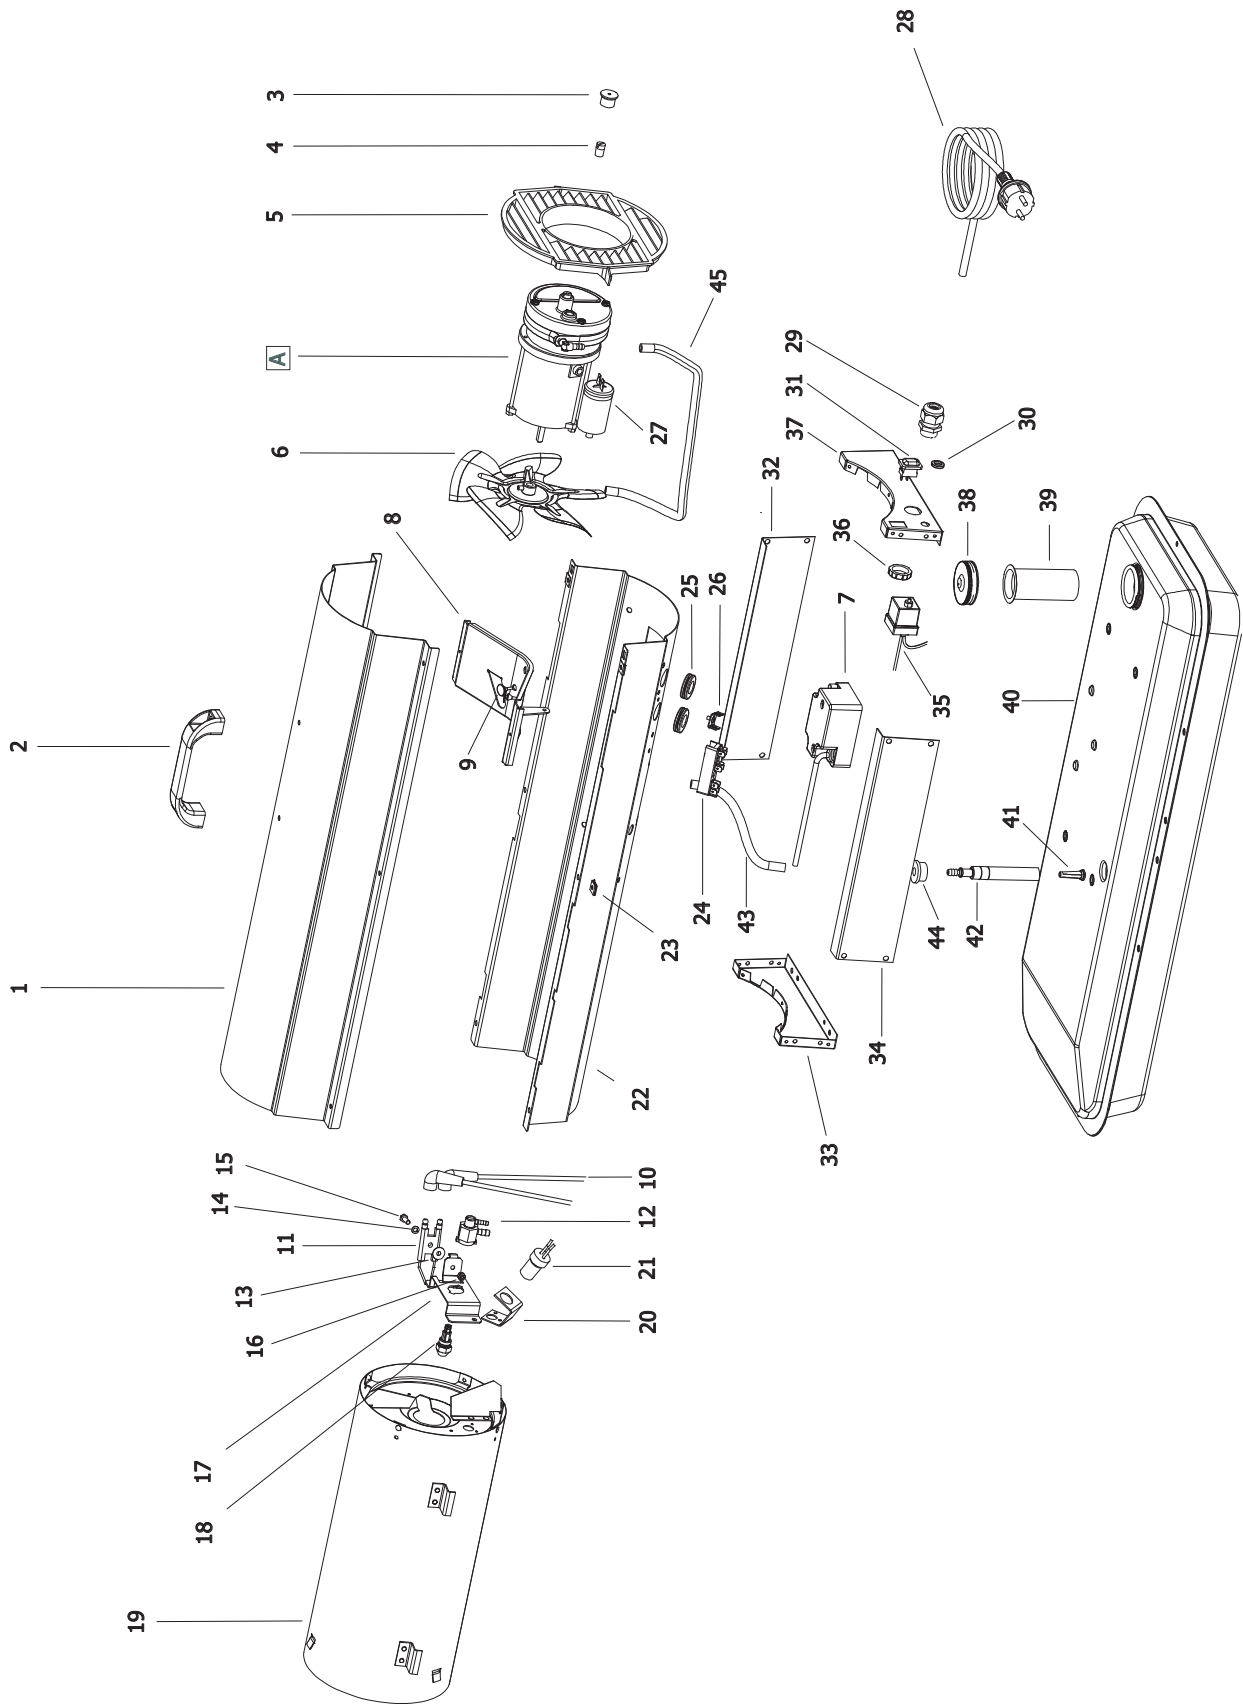

B 35 CED 2011 MODEL

UNIT 1

ILLUSTRATED PARTS BREAKDOWN

From Serial Number: 31107458

Edizione 2011
Rev. A

A

From Serial Number: 31107458

Edizione 2011
Rev. A

4103.925 Wheel Kit

Pos.	Code NR	Description
1	4110.121	UPPER SHELL
2	4162.893	PLASTIC HANDLE
3	4100.666	COVER CAP
4	4102.125	PRESSURE GAUGE CAP
5	4103.685	FAN GUARD
6	4100.662	FAN
7	4111.885	ELECTRONIC IGNITOR
8	4110.187	MOTOR BRACKET
9	4150.553	BUMPER
10	4111.831	HT CABLE
11	4110.337	BIFILAR ELECTRODES
12	4100.664	NOZZLE ADAPTER
13	4110.394	WASHER
14	4110.393	WASHER
15	4110.363	SCREW
16	4160.618	NUT
17	4100.101	NOZZLE BRACKET
18	4100.648	NOZZLE
19	4110.115	COMBUSTION CHAMBER
20	4100.658	PHOTOCELL BRACKET
21	4110.564	PHOTOCELL ASSEMBLY
22	4110.535	LOWER SHELL
23	4104.170	CLIP NUT
24	4106.110	TERMINAL BOARD
25	4160.646	CABLE PROTECTION
26	4160.639	RIVET POP
27	4110.292	CAPACITOR
28	4110.451	POWER CORD
29	4150.528	STRAIN RELIEF
30	4109.592	NUT
31	4106.179	ON/OFF SWITCH
32	4110.560	RIGHT PANEL
33	4110.113	FRONT FRAME BRACKET

Pos.	Code NR	Description
34	4110.560	LEFT PANEL
35	4104.196	FLAME-OUT CONTROL
36	4100.656	LOCKNUT
37	4110.514	REAR FRAME BRACKET
38	4103.891	FUEL TANK CAP
39	4105.292	FUEL TANK FILTER
40	4110.894	FUEL TANK
41	4110.356	FUEL FILTER
42	4110.427	FUEL LINE
43	4110.032	FUEL LINE
44	4100.541	RUBBER BUSHING
45	4104.147	AIR LINE
46	4110.478	MOTOR 1/35 HP
47	4108.635	INSERT
48	4101.532	PUMP BODY
49	4108.590	PUMP BODY SCREW
50	4101.666	BLADE
51	4100.661	BARB ELBOW
52	4103.441	ROTOR
53	4109.724	PUMP END COVER
54	4109.716	LINT FILTER
55	4108.536	SCREW/LOCKWASHER 4,8x30
56	4109.708	OUTPUT FILTER
57	4109.690	INTAKE FILTER
58	4109.674	END COVER
59	4108.379	STEEL BALL
60	4108.528	SCREW/LOCKWASHER 4,8x25
61	4102.141	PRESSURE RELIEF SPRING
62	4102.133	ADJUSTING SCREW
...	4103.925	WHEEL KIT HD B35/70